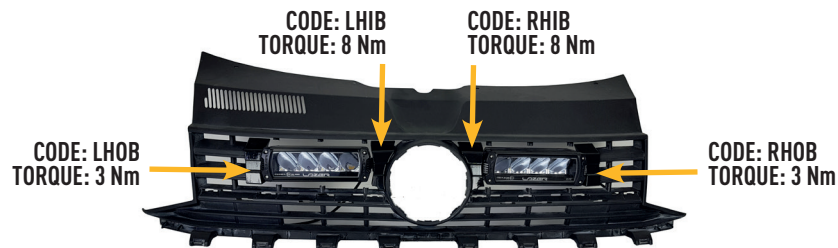

LAZER
HIGH PERFORMANCE LIGHTING

VW TRANSPORTER 6 STARTLINE (2016+)

FITTING INSTRUCTIONS ANLEITUNG INSTRUCTIONS INSTRUCCIONES

INSTALLATION (should be completed with the grille left on the vehicle)

ELECTRICAL CONNECTION | ELEKTRISCHER ANSCHLUSS BRANCHEMENT ÉLECTRIQUE | CONEXIÓN ELÉCTRICA