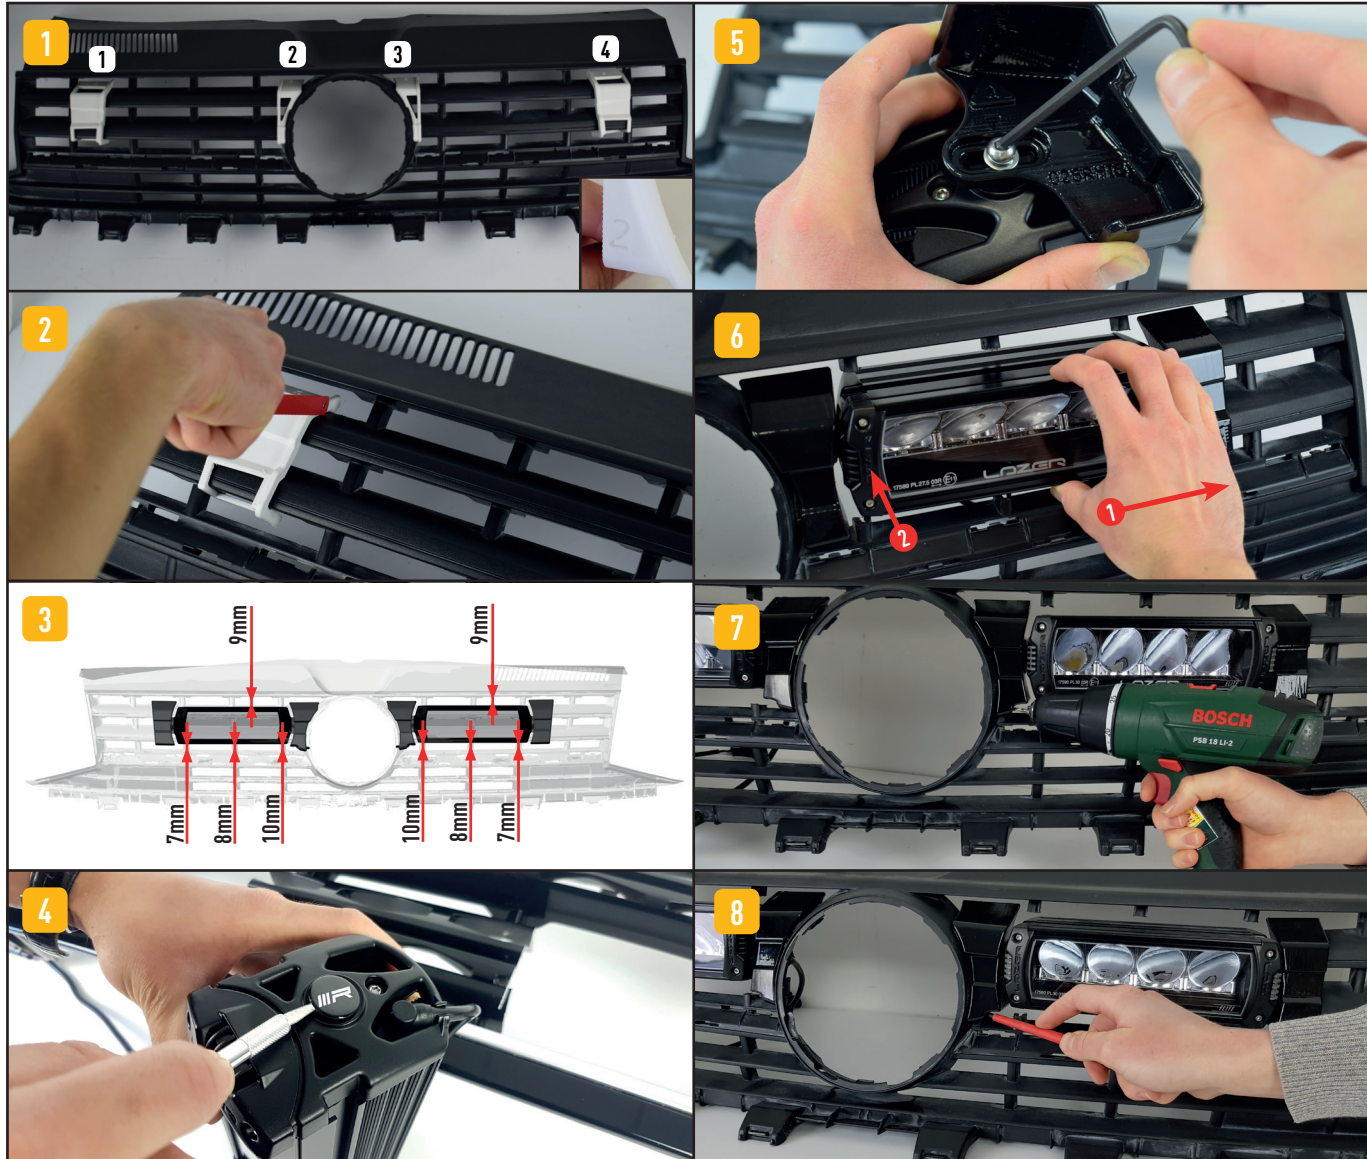

LAZER
HIGH PERFORMANCE LIGHTING

VW TRANSPORTER 6 STARTLINE (2016+)

FITTING INSTRUCTIONS ANLEITUNG INSTRUCTIONS INSTRUCCIONES

INSTALLATION (should be completed with the grille left on the vehicle)

ELECTRICAL CONNECTION | ELEKTRISCHER ANSCHLUSS BRANCHEMENT ÉLECTRIQUE | CONEXIÓN ELÉCTRICA